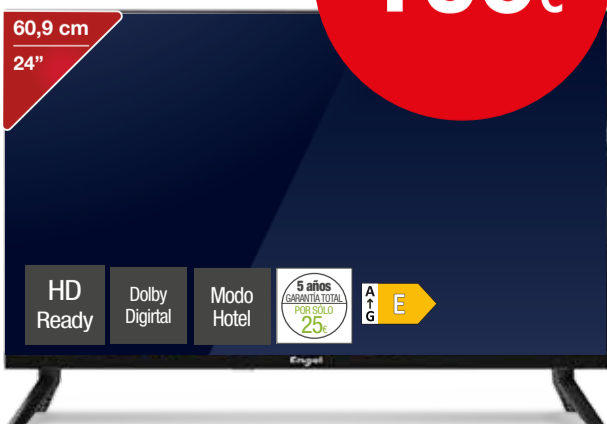

108 cm. 43"

379€

138 cm. 55"

TV PANASONIC LED TV40S55AEZ

299€

101,6 cm  
40"

TV ENGEL SMARTV LE2486SM

109€